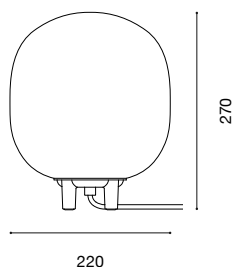

FILIGRANA LIGHT, T2 (220/240V)

Sebastian Wrong

Type
Table Light

Design
2018

Table lamp providing diffused light. Venetian mouth-blown acid-etched glass shade with sand-blasted cast aluminium base. Artisan material and process, variations occur, every lamp is unique. PVC clear electrical cable with continuous touch dimmable inline switch, L1500mm.

Dimensions
T2 Cylinder: Ø220mm × H270mm

Cable Length
L1500mm

Weight
4kg

Materials
Acid etched mouth blown glass, silicone, acrylic and steel fixings, powder-coated aluminium base, plastic cable

Base Colour
Arctic Grey

Types of Insulation
Class II (2)

Ingress Protection Rating
IP20

Lumens
Max. 806lm (9W)

Packaging Dimensions
T2 Cylinder:
L380mm × D350mm × H380mm

Weight
5kg

Care & Maintenance
Clean with a soft dry cloth. Do not use alcohol, polishes, abrasives or any solvents to clean the product, as they may damage the material. This product is for indoor use only. Keep out of direct sunlight. Protect against exposure to heat above 60°C. Not recommended for continuous use over 16h.